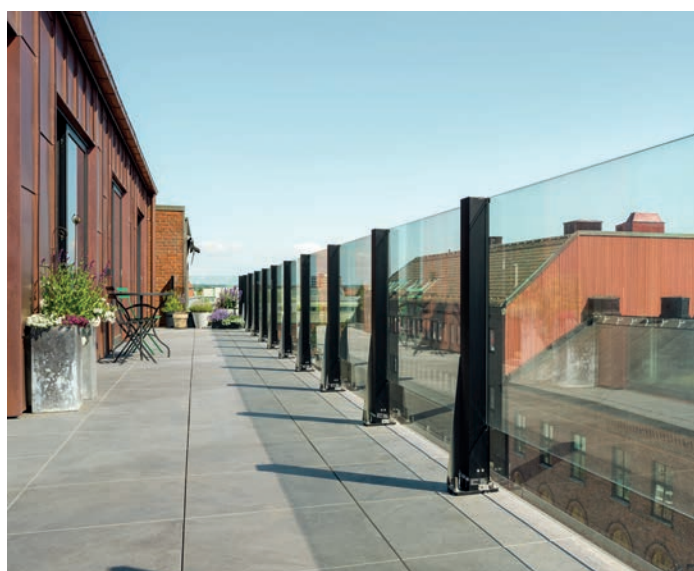

Glass balustrades CiUFixed, CiUFixedBalcony

Our Fixed models are stylish glass balustrades in standard height that create a safe and elegant frame for the patio. They meet safety installation requirements, are easy to install, and can be combined with our height-adjustable models. Choose between CiUFixed and CiUFixedBalcony.

- + Easy installation
- + Smart and cost-effective
- + Compatible with adjustable glass balustrade